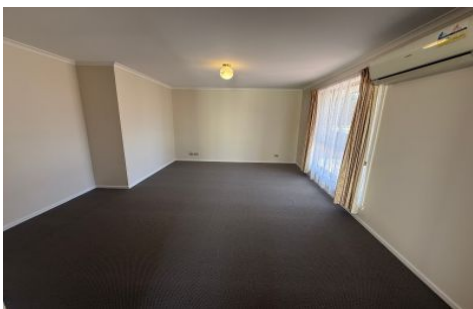

RYAN LANE.

1/37 Balaclava Avenue ALTONA MEADOWS VIC

2  1  2 

Located on a short stroll to Central Square shopping centre, local schools & public transport.

Comprising:

- * 2 Bedrooms
- * Built in robes
- * Freshly painted
- * New carpet
- * Kitchen with gas appliances & adjoining meals area
- * Separate lounge with split system
- * Low maintenance yard
- * Lock up garage